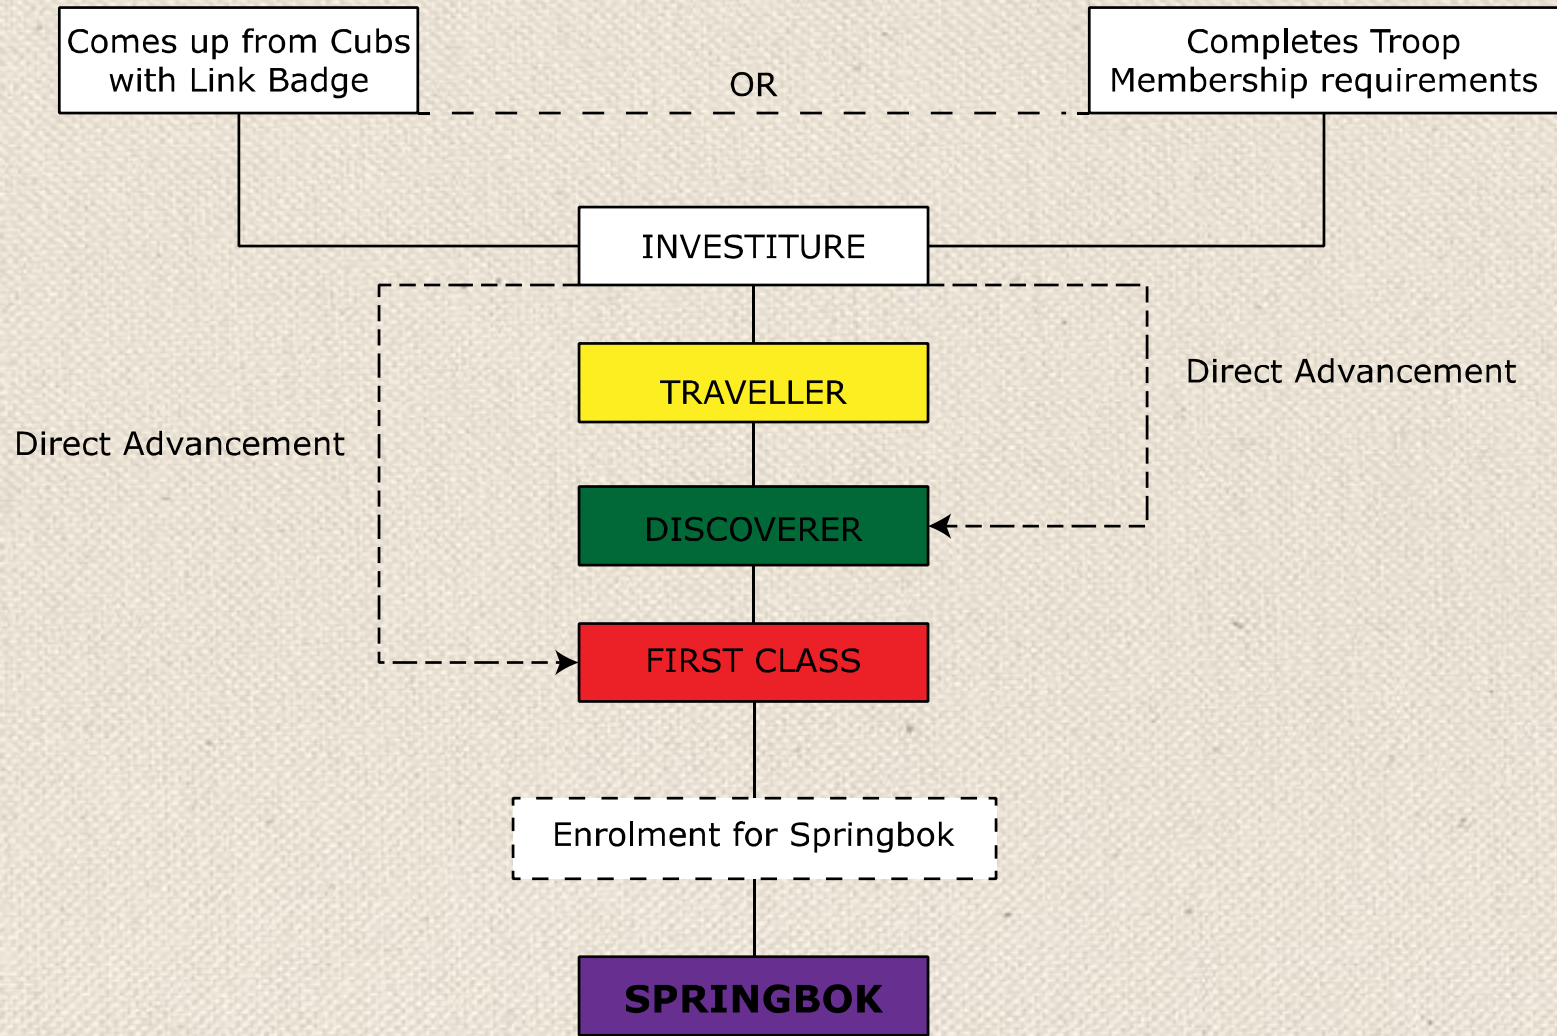

HOW A SCOUT PROGRESSES (Advancement Levels)

traveller

discoverer

first class

springbok

Progression of a Scout

Completes troop Membership

Traveller

Discoverer

First Class

Springbok

Comes up from Cubs, completes Link Badge

SAFETY AWARENESS

LIVING OUTDOORS

ADVENTURE

scOUT SKILLS

SERVICE

PERSONAL DEVELOPMENT

UNIFORM BADGE CHART

Left Sleeve

UNIFORM BADGE CHART

Left Sleeve - Springbok